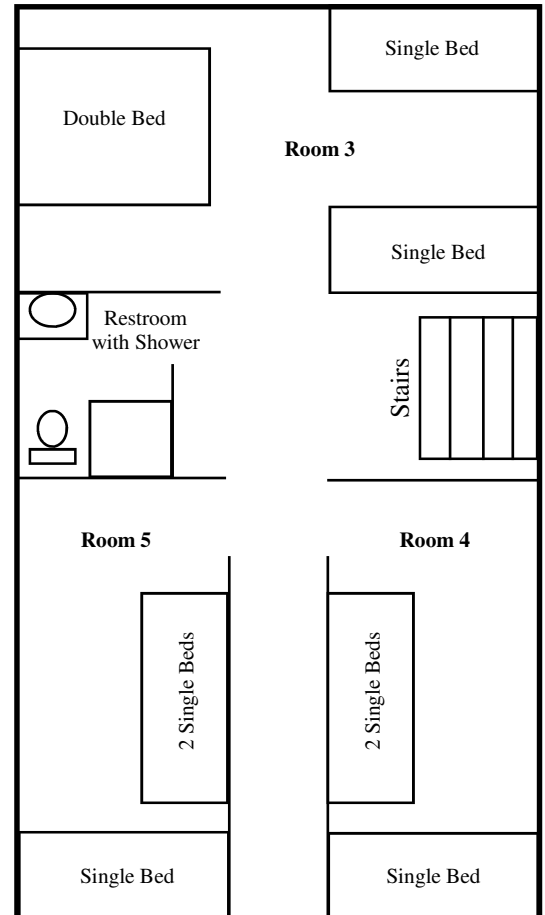

Warner House Room Diagram

Lower Level

Upper Level

Warner House

Warner House is a two story building with three sleeping rooms upstairs, and two sleeping rooms downstairs. Rooms vary in size with double beds in some rooms and single bunks in each room. Bathrooms are conveniently located on each level.

Upper Level Sleeping Room Assignments:

Room A: Double: _____ Single 1: _____
Single 2: _____

Room B: Single 1: _____ 2: _____ 3: _____

Room C: Single 1: _____ 2: _____ 3: _____

Lower Level Sleeping Room Assignments:

Room A: Double: _____ Single 1: _____
Single 2: _____

Room B: Double: _____ Single 1: _____
Single 2: _____