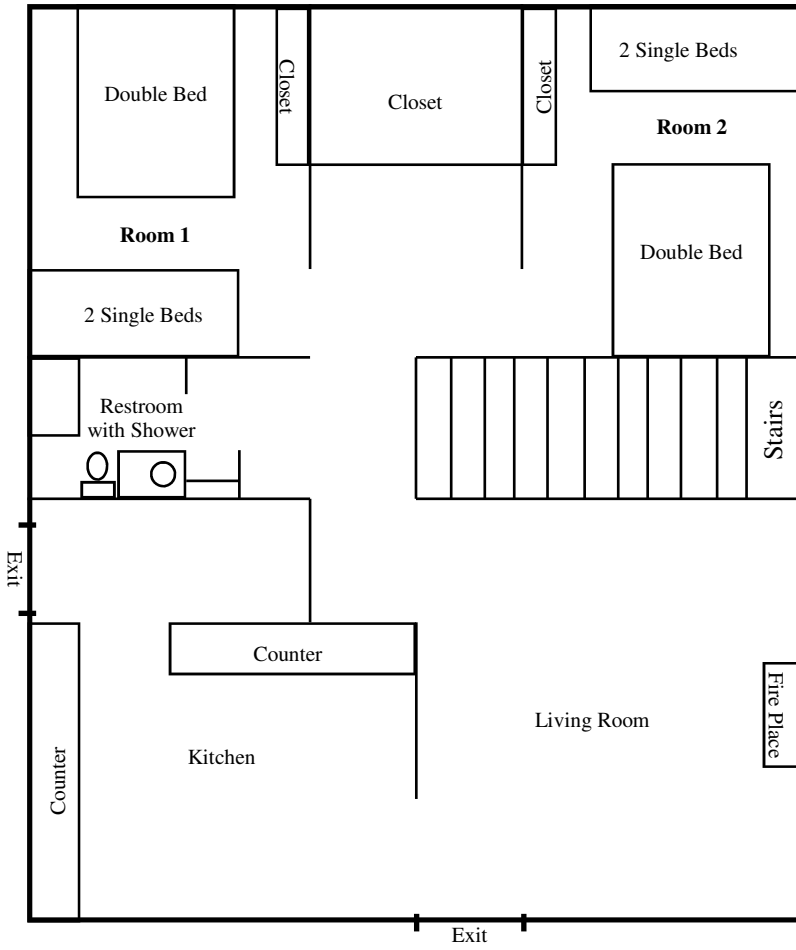

Warner House Room Diagram

Lower Level

Upper Level

Warner House

Warner House is a two story building with three sleeping rooms upstairs, and two sleeping rooms downstairs. Rooms vary in size with double beds in some rooms and single bunks in each room. Bathrooms are conveniently located on each level.

Upper Level Sleeping Room Assignments:

Room A: Double: _____ Single 1: _____
Single 2: _____

Room B: Single 1: _____ 2: _____ 3: _____

Room C: Single 1: _____ 2: _____ 3: _____

Lower Level Sleeping Room Assignments:

Room A: Double: _____ Single 1: _____
Single 2: _____

Room B: Double: _____ Single 1: _____
Single 2: _____