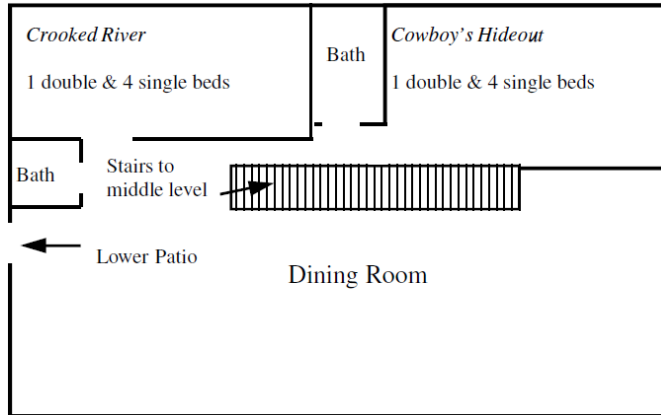

# Bayview Ranch House

Bayview is a three story building with three sleeping rooms upstairs, two on the middle floor, and two on the lower level. Rooms vary in size with a double bed and several single bunks in each room. Bathrooms are conveniently located on each level.

## Floor Plans

### Lower Level

### Middle Level

One double bed and five singles, plus speaker's room

A. Home Place: Double: \_\_\_\_\_

Single 1: \_\_\_\_\_ 2: \_\_\_\_\_ 3: \_\_\_\_\_

4: \_\_\_\_\_ 5: \_\_\_\_\_

B. Broken Arrow: Double: \_\_\_\_\_