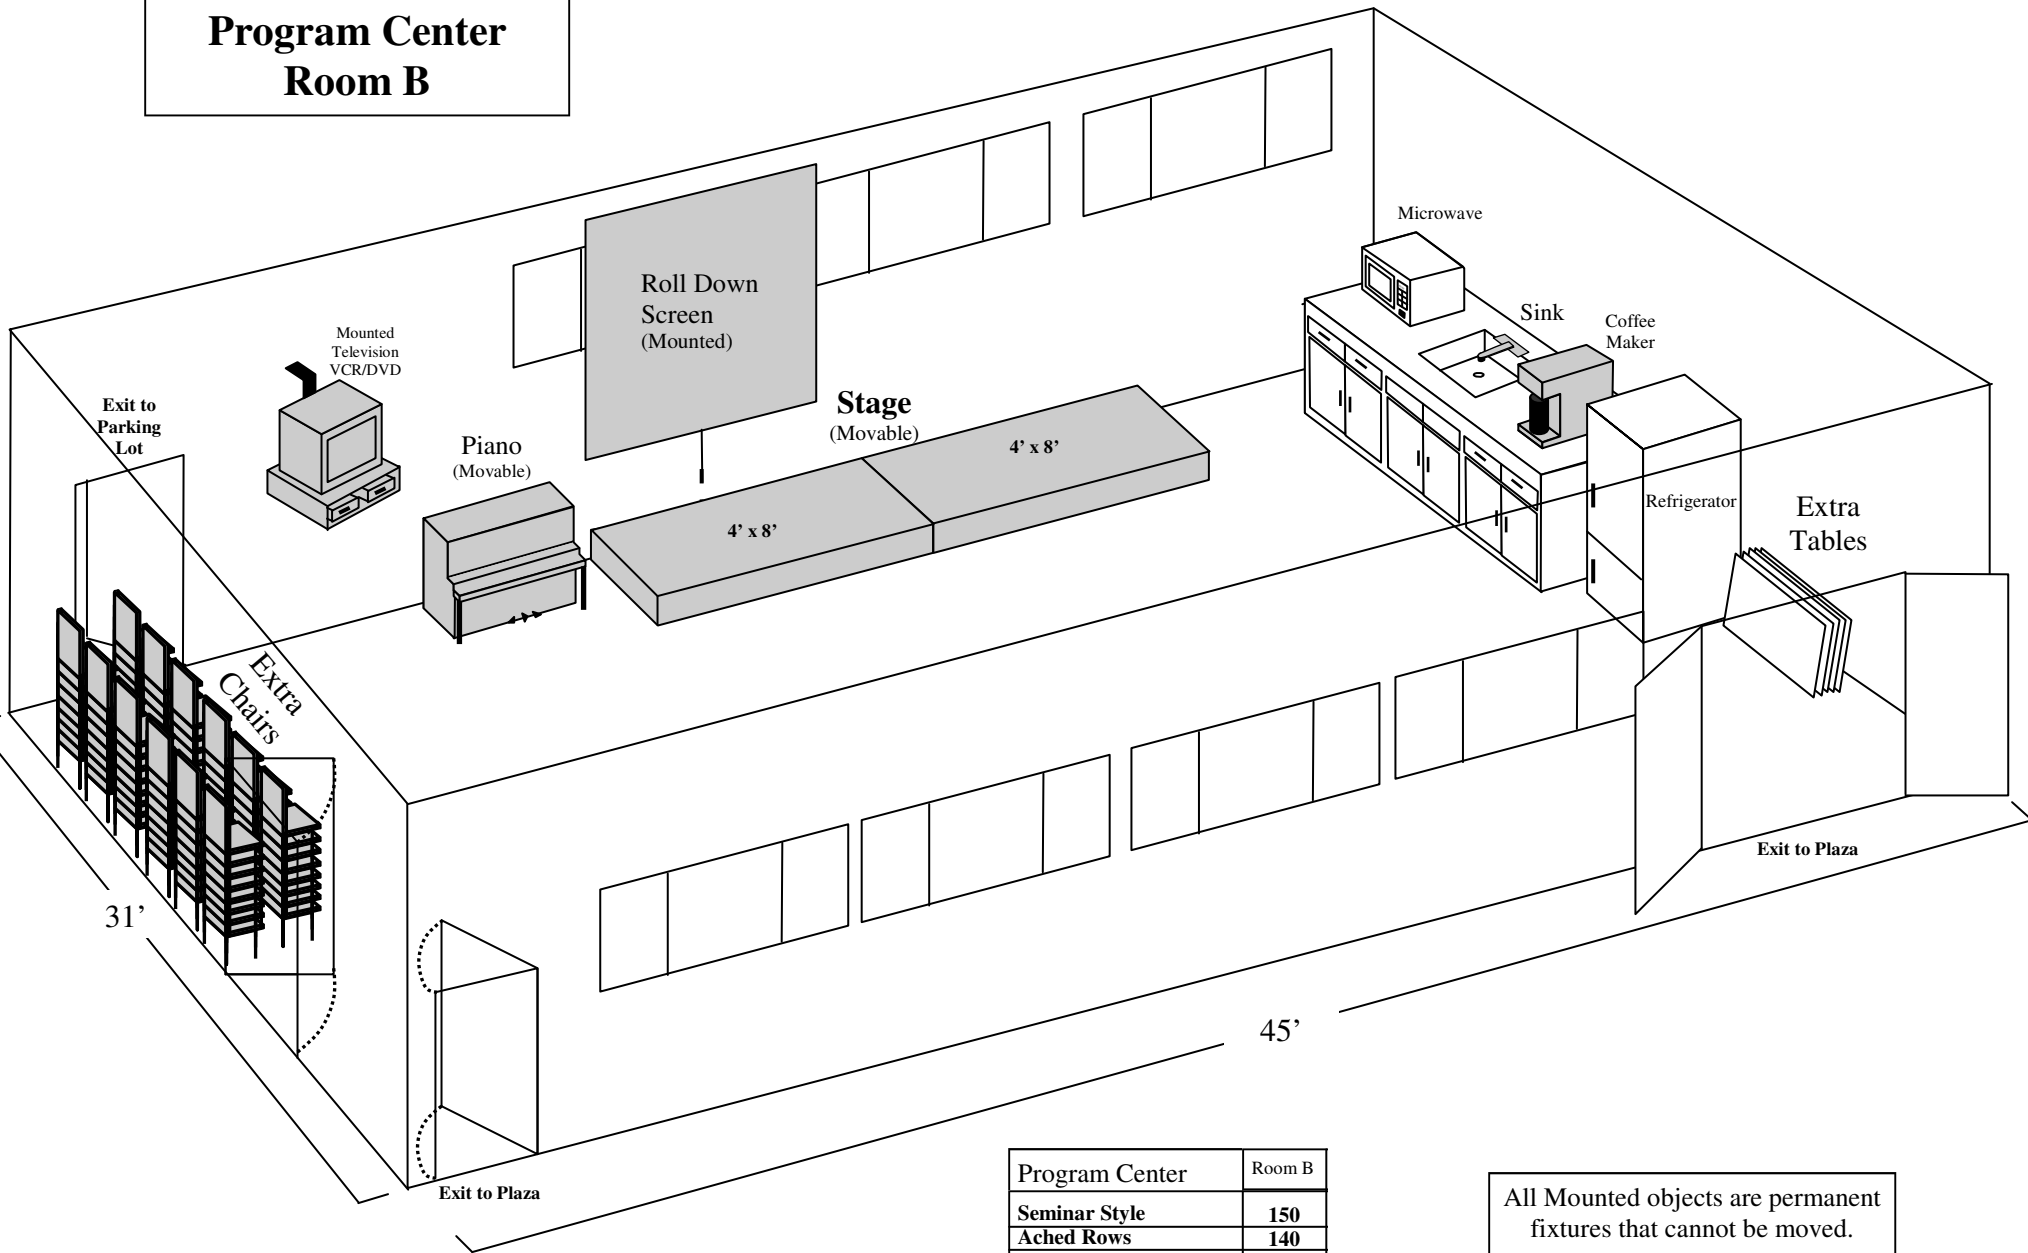

Program Center Room C

Program Center	Room C
Seminar Style	50
Ached Rows	45
Tables in a U Shape	20
Chairs in a Circle	30
Chairs around tables	40
Classroom Style	24

Program Center Room B

Program Center	Room B
Seminar Style	150
Ached Rows	140
Tables in a U Shape	45
Chairs in a Circle	65
Chairs around tables	100
Classroom Style	48

All Mounted objects are permanent fixtures that cannot be moved.

Program Center Room C

Program Center Room B

Program Center	Room B	Room C
Seminar Style	150	50
Ached Rows	140	45
Tables in a U Shape	45	20
Chairs in a Circle	65	30
Chairs around tables	100	40
Classroom Style	48	24