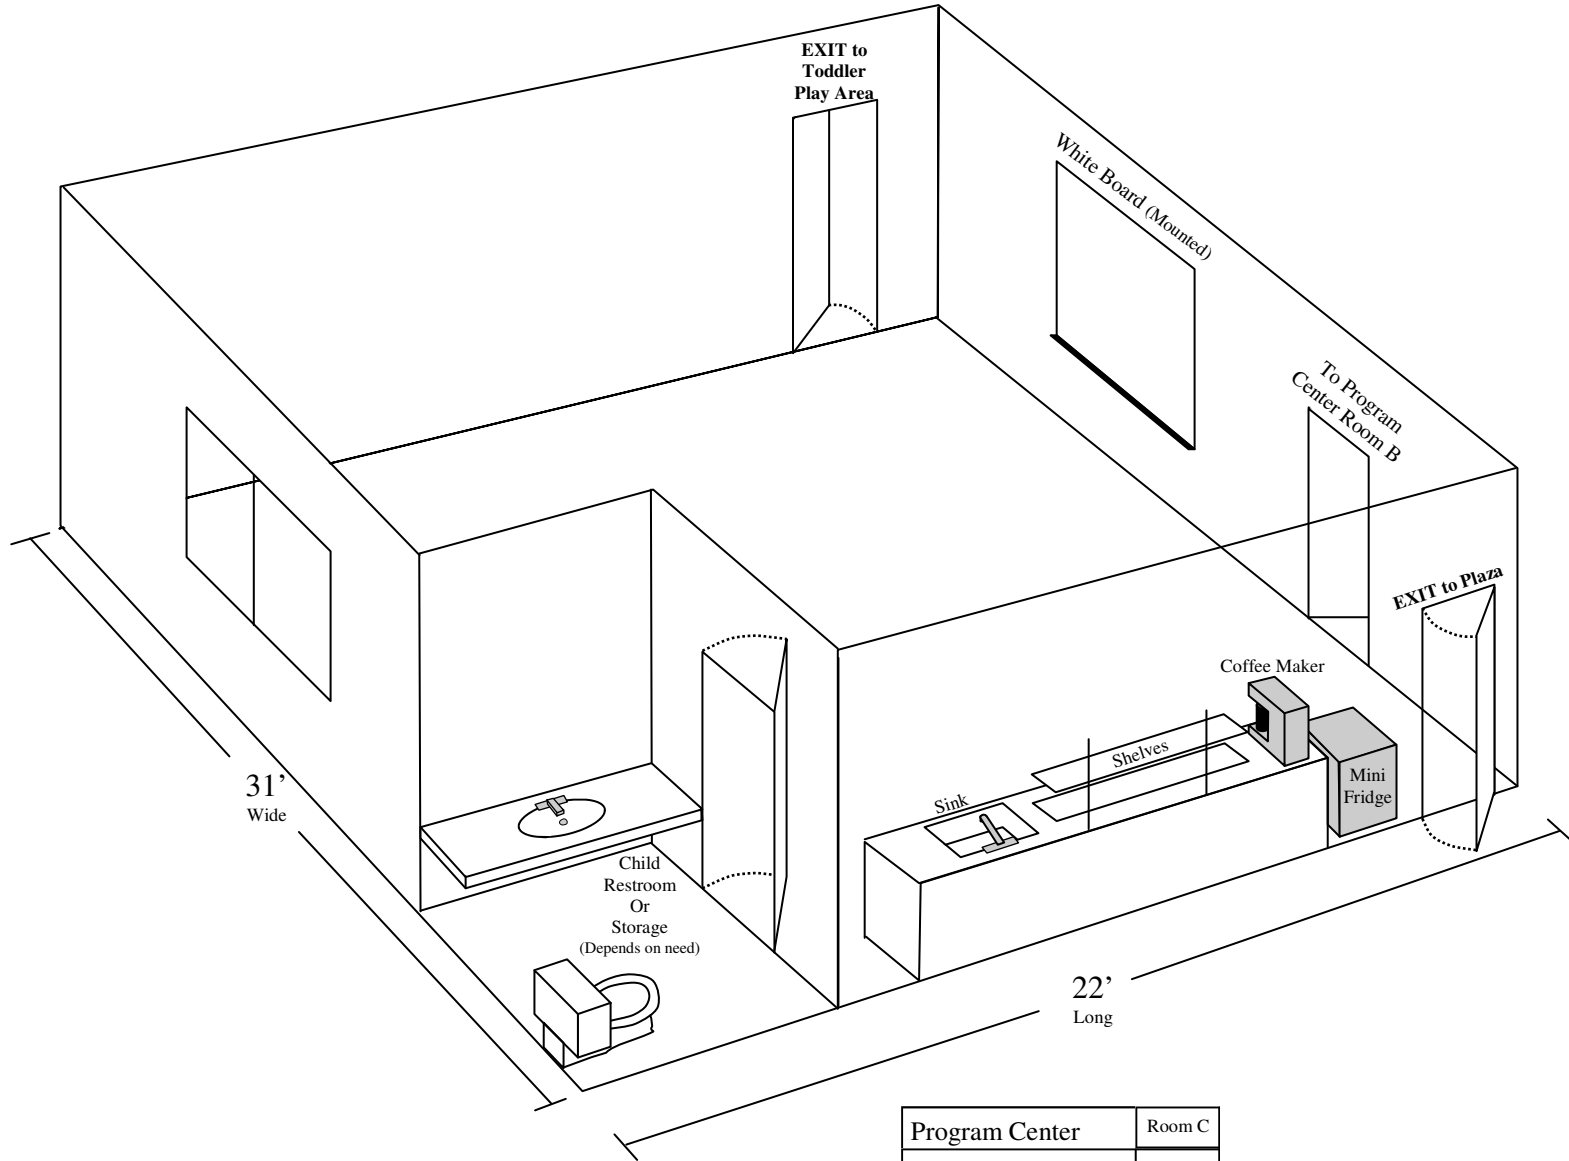

Program Center Room C

Program Center	Room C
Seminar Style	50
Ached Rows	45
Tables in a U Shape	20
Chairs in a Circle	30
Chairs around tables	40
Classroom Style	24

Program Center Room B

Program Center	Room B
Seminar Style	150
Ached Rows	140
Tables in a U Shape	45
Chairs in a Circle	65
Chairs around tables	100
Classroom Style	48

All Mounted objects are permanent fixtures that cannot be moved.

Program Center Room C

Program Center Room B

Program Center	Room B	Room C
Seminar Style	150	50
Ached Rows	140	45
Tables in a U Shape	45	20
Chairs in a Circle	65	30
Chairs around tables	100	40
Classroom Style	48	24