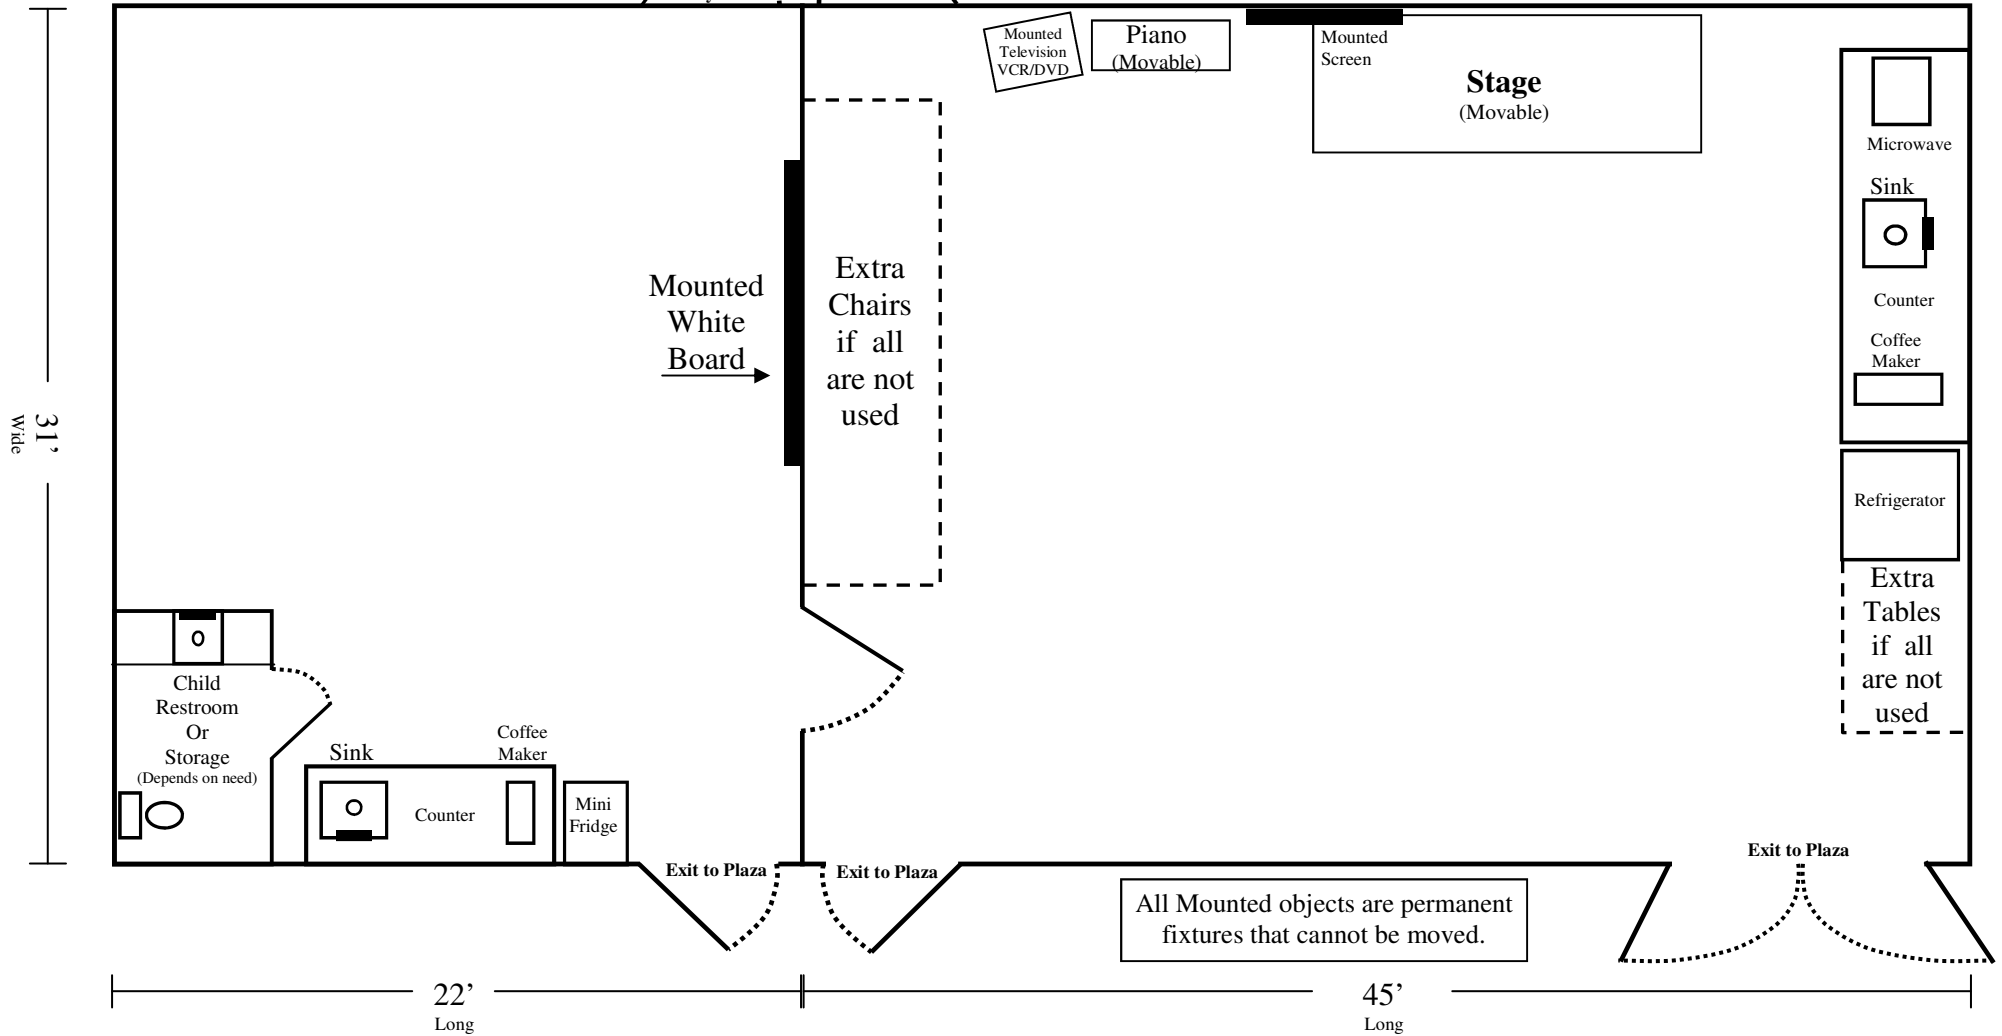

Program Center Room C

Program Center	Room C
Seminar Style	50
Ached Rows	45
Tables in a U Shape	20
Chairs in a Circle	30
Chairs around tables	40
Classroom Style	24

Program Center Room B

Program Center	Room B
Seminar Style	150
Ached Rows	140
Tables in a U Shape	45
Chairs in a Circle	65
Chairs around tables	100
Classroom Style	48

All Mounted objects are permanent fixtures that cannot be moved.

Program Center Room C

Program Center Room B

Program Center	Room B	Room C
Seminar Style	150	50
Ached Rows	140	45
Tables in a U Shape	45	20
Chairs in a Circle	65	30
Chairs around tables	100	40
Classroom Style	48	24