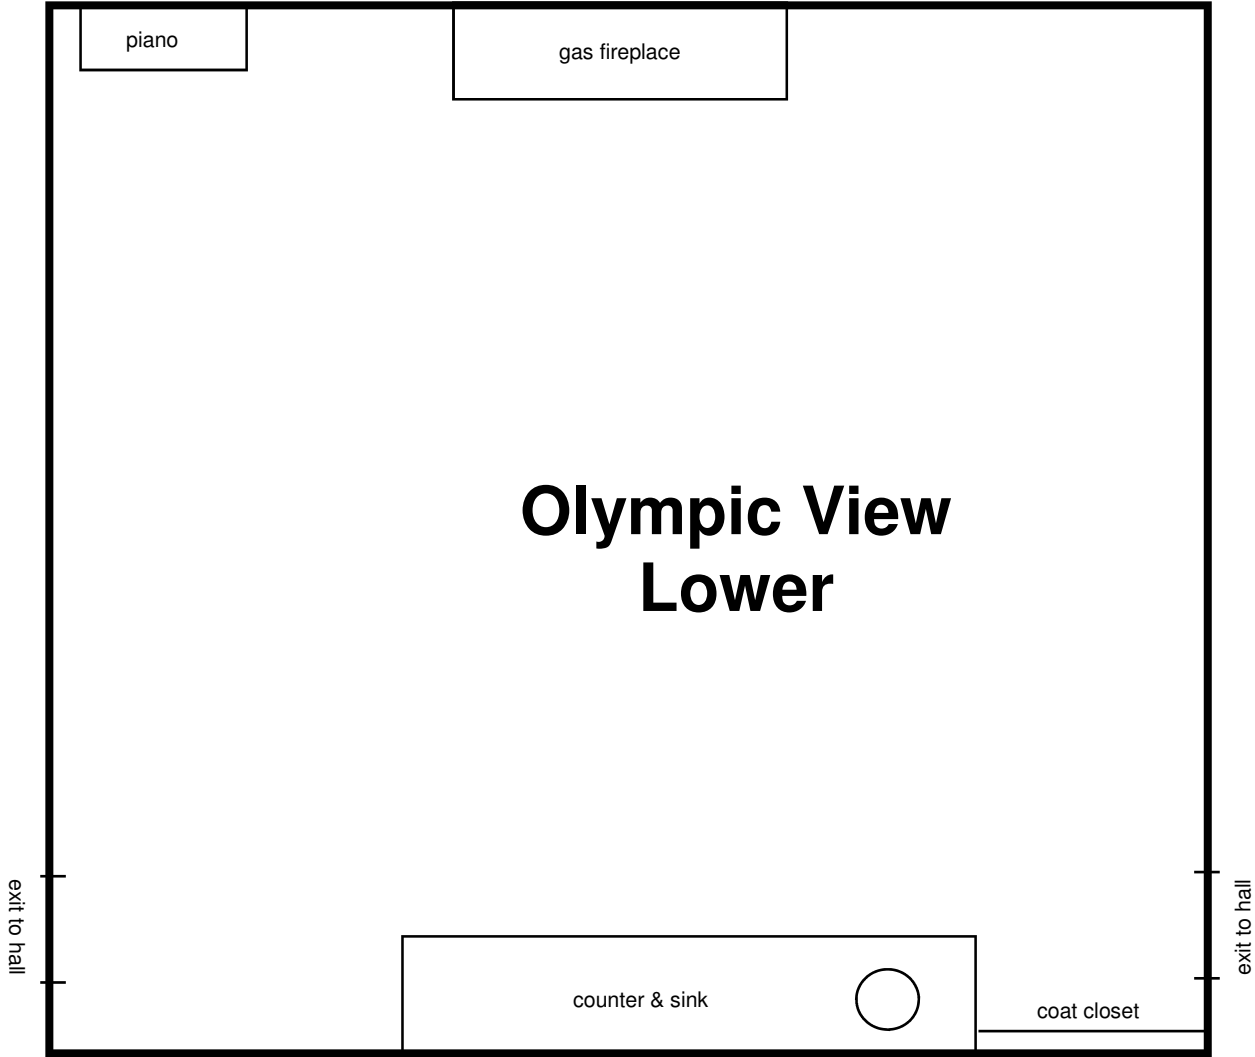

Olympic View Lower

Seminar Style	50
Arched Rows	48
Tables in U Shape	24
Chairs in Circle	35
Chairs around Tables	40
Classroom Style	20